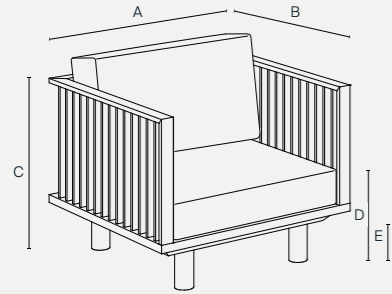

Toprak

913291 / 913283 - 1 seat

A: 84 cm / 33.1 in D: 40 cm / 15.7 in
 B: 82 cm / 32.3 in E: 15 cm / 5.9 in
 C: 77 cm / 30.3 in **30 kg**

913292 / 913284 - 2/3 seats

A: 180 cm / 70.9 in D: 40 cm / 15.7 in
 B: 82 cm / 32.3 in E: 15 cm / 5.9 in
 C: 77 cm / 30.3 in **47 kg**

913293 / 913285 - 3/4 seats

A: 260 cm / 102.4 in D: 40 cm / 15.7 in
 B: 82 cm / 32.3 in E: 15 cm / 5.9 in
 C: 77 cm / 30.3 in **69 kg**

913291 / 913292 / 913293

Materials / Materiales / Matériaux

Teak (*structure*); 100% polypropylene (*fabric*) / Teca (*estructura*); 100% polipropileno (*textil*) / Teck (*structure*); 100% polypropylène (*textile*).