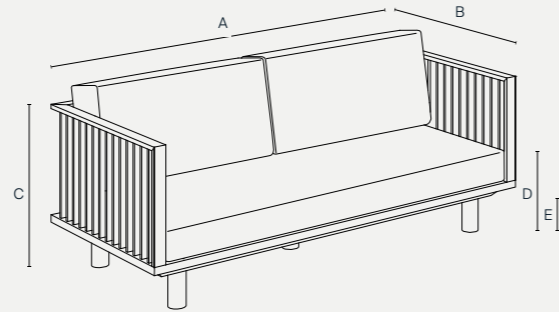

Toprak

913291 / 913283 - 1 seat

A: 84 cm / 33.1 in D: 40 cm / 15.7 in
 B: 82 cm / 32.3 in E: 15 cm / 5.9 in
 C: 77 cm / 30.3 in **30 kg**

913292 / 913284 - 2/3 seats

A: 180 cm / 70.9 in D: 40 cm / 15.7 in
 B: 82 cm / 32.3 in E: 15 cm / 5.9 in
 C: 77 cm / 30.3 in **47 kg**

913293 / 913285 - 3/4 seats

A: 260 cm / 102.4 in D: 40 cm / 15.7 in
 B: 82 cm / 32.3 in E: 15 cm / 5.9 in
 C: 77 cm / 30.3 in **69 kg**

913291 / 913292 / 913293

Materials / Materiales / Matériaux

Teak (*structure*); 100% polypropylene (*fabric*) / Teca (*estructura*); 100% polipropileno (*textil*) / Teck (*structure*); 100% polypropylène (*textile*).