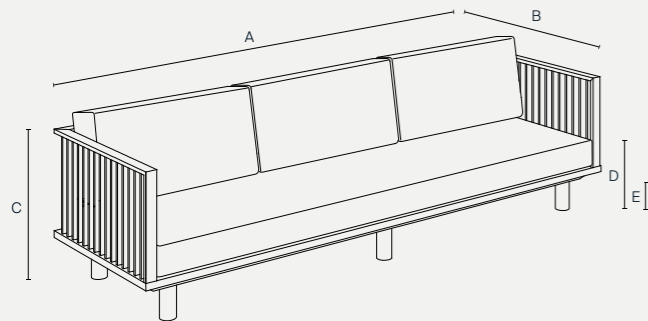

Toprak

913291 / 913283 - 1 seat

A: 84 cm / 33.1 in D: 40 cm / 15.7 in
 B: 82 cm / 32.3 in E: 15 cm / 5.9 in
 C: 77 cm / 30.3 in **30 kg**

913292 / 913284 - 2/3 seats

A: 180 cm / 70.9 in D: 40 cm / 15.7 in
 B: 82 cm / 32.3 in E: 15 cm / 5.9 in
 C: 77 cm / 30.3 in **47 kg**

913293 / 913285 - 3/4 seats

A: 260 cm / 102.4 in D: 40 cm / 15.7 in
 B: 82 cm / 32.3 in E: 15 cm / 5.9 in
 C: 77 cm / 30.3 in **69 kg**

913291 / 913292 / 913293

Materials / Materiales / Matériaux

Teak (*structure*); 100% polypropylene (*fabric*) / Teca (*estructura*); 100% polipropileno (*textil*) / Teck (*structure*); 100% polypropylène (*textile*).