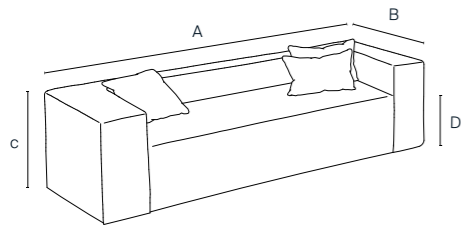

Finishes / Acabados / Finitions

Stone washed / Lavado a la piedra / Lavé à la pierre.

1 seat

A: 120 cm / 47.2 in
B: 95 cm / 37.4 in
C: 65 cm / 25.6 in
D: 42 cm / 16.5 in

2/3 seats

A: 220 cm / 86.6 in
B: 95 cm / 37.4 in
C: 65 cm / 25.6 in
D: 42 cm / 16.5 in

3/4 seats

A: 260 cm / 102.4 in
B: 95 cm / 37.4 in
C: 65 cm / 25.6 in
D: 42 cm / 16.5 in

chaise longue

A: 100 cm / 39.4 in
B: 190 cm / 74.8 in
C: 65 cm / 25.6 in
D: 42 cm / 16.5 in

125105 / 125106 / 125107 / 125108