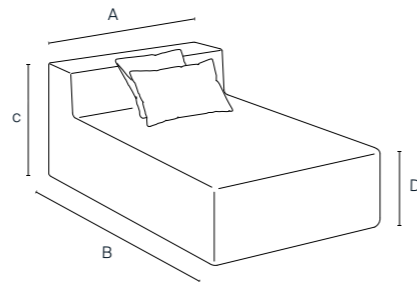

Finishes / Acabados / Finitions

Stone washed / Lavado a la piedra / Lavé à la pierre.

1 seat

A: 120 cm / 47.2 in
B: 95 cm / 37.4 in
C: 65 cm / 25.6 in
D: 42 cm / 16.5 in

2/3 seats

A: 220 cm / 86.6 in
B: 95 cm / 37.4 in
C: 65 cm / 25.6 in
D: 42 cm / 16.5 in

3/4 seats

A: 260 cm / 102.4 in
B: 95 cm / 37.4 in
C: 65 cm / 25.6 in
D: 42 cm / 16.5 in

chaise longue

A: 100 cm / 39.4 in
B: 190 cm / 74.8 in
C: 65 cm / 25.6 in
D: 42 cm / 16.5 in

125105 / 125106 / 125107 / 125108